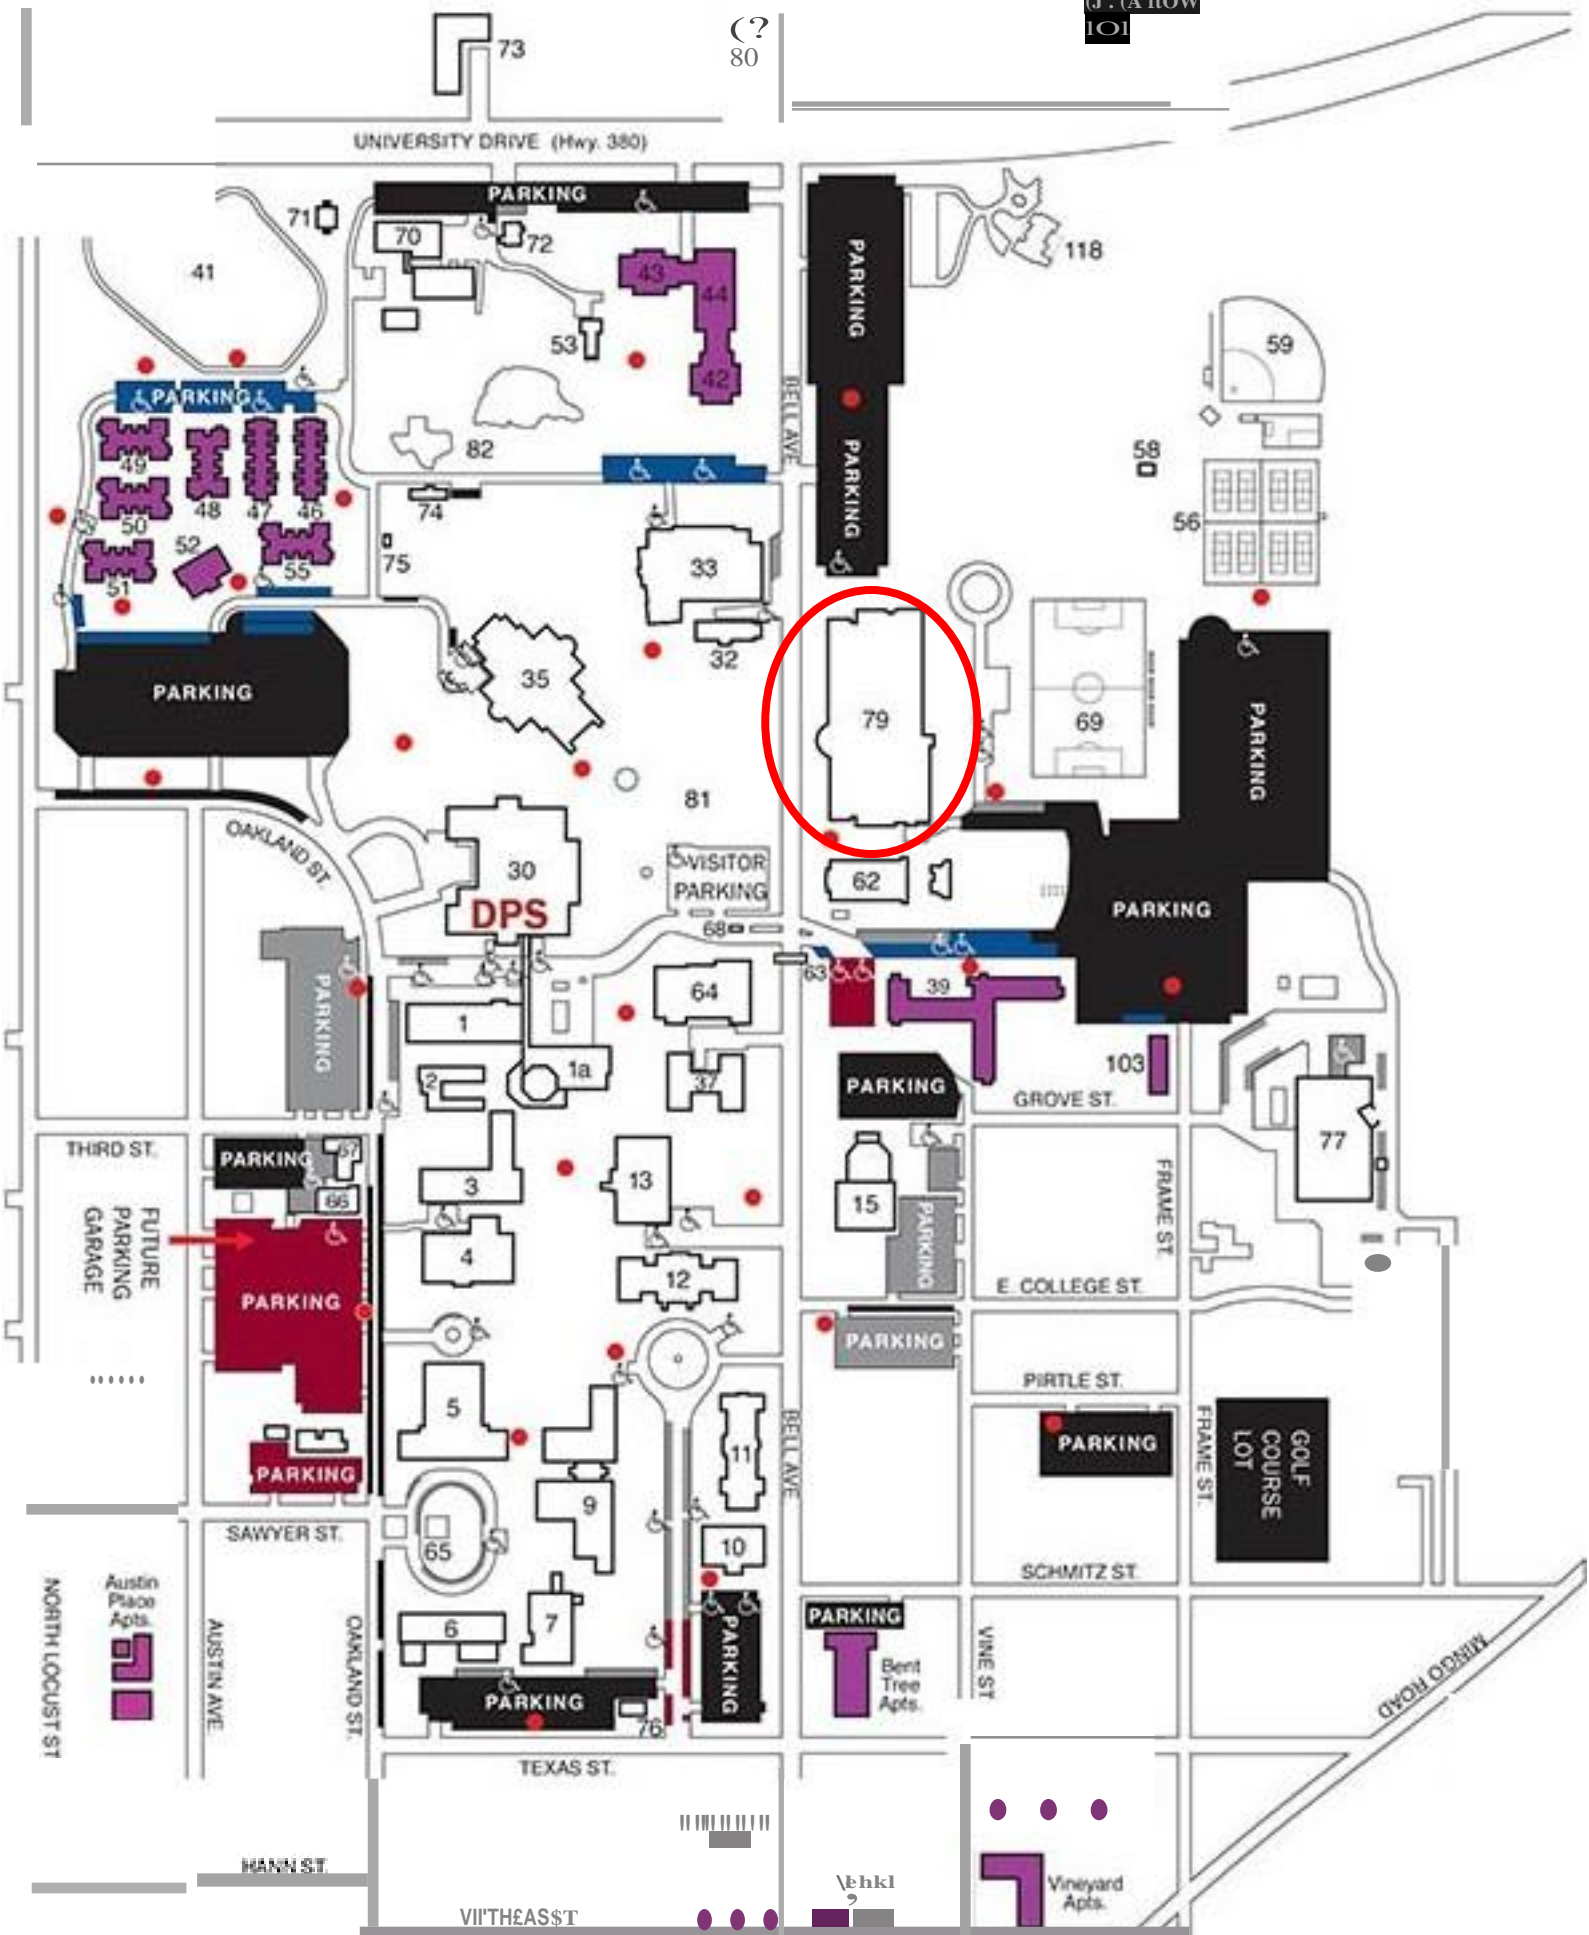

UNIVERSITY DRIVE (Hwy. 380)

RESIDENT - Blue

 COMMUTER - Moon

 FACULTY/STAFF Gray

 ALL DECAL - Black

 VISITOR - White

 NO PARKING - Yellow

 HANDICAPPED - White